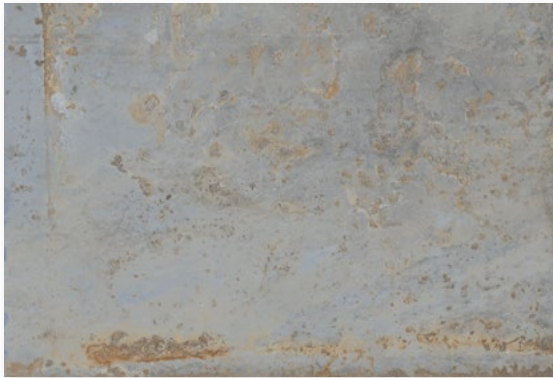

# Vietnam Gold

60x90x2 Rectified Matt Porcelain R11

Ash

# Vietnam Gold

60x90x2 Rectified Matt Porcelain R11

Azul