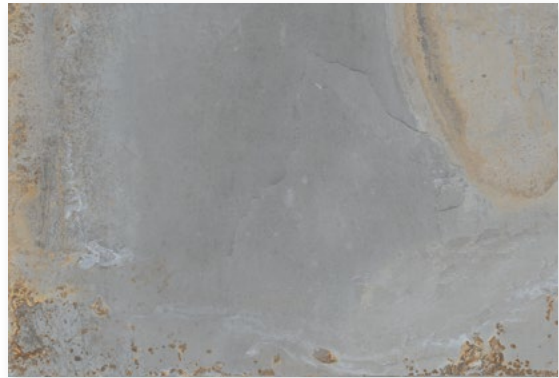

# Vietnam Gold

60x90x2 Rectified Matt Porcelain R11

Ash

# Vietnam Gold

60x90x2 Rectified Matt Porcelain R11

Azul