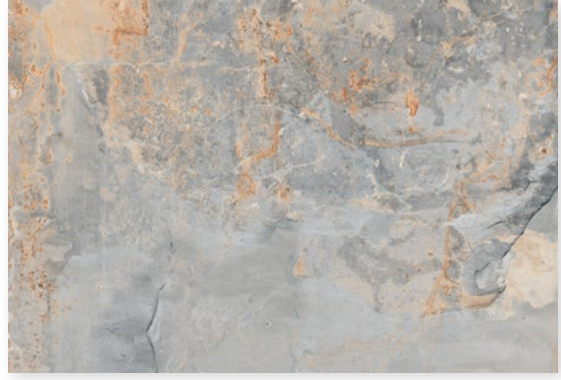

# Vietnam Gold

60x90x2 Rectified Matt Porcelain R11

Ash

# Vietnam Gold

60x90x2 Rectified Matt Porcelain R11

Azul