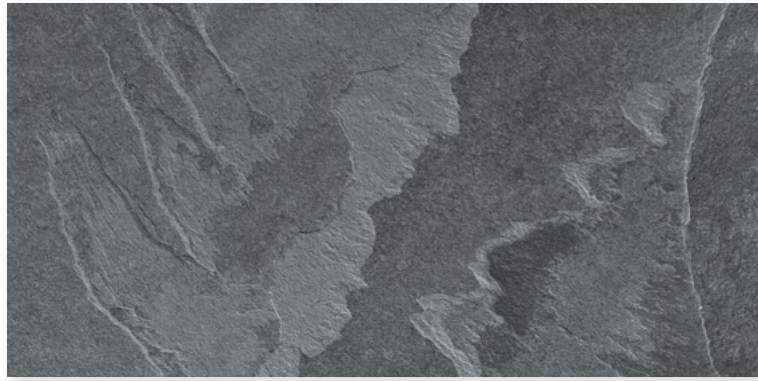

Vempo

60x120 Structed Matt Carborundum Effect

Grey

Ice

Latte

6