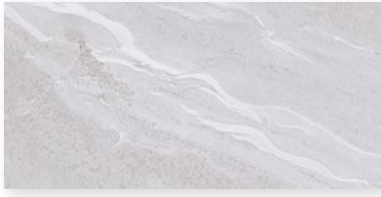

Strata

30x60 Polished Porcelain

Anthracite

Beige

Grey

Tope

Strata

60x60 Polished Porcelain

Anthracite

Beige

Grey

Tope