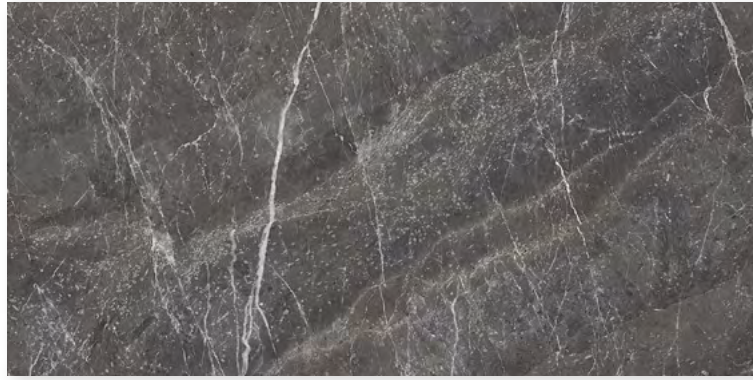

Stonela

30x60 Polished Porcelain

Anthracite

Grey

Light Grey

Stonela

60x60 Polished / Matt Porcelain

Anthracite

Grey

Light Grey

Matt available in 60x60 light grey & anthracite

Stonela

60x120 Polished Porcelain

Anthracite

Grey

Light Grey