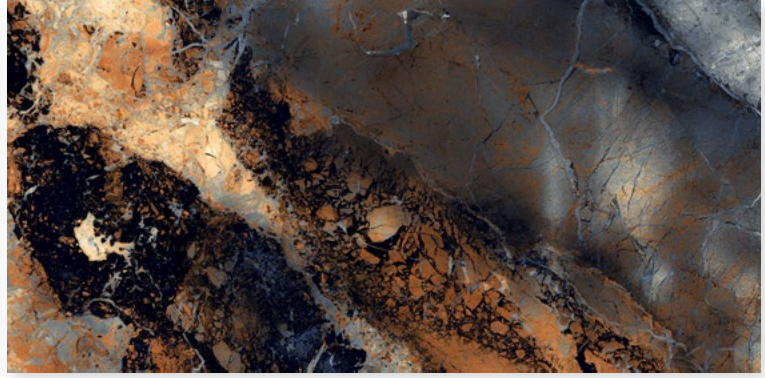

Smoke

60x120 Tech Matt Porcelain Rectified

Gold

5