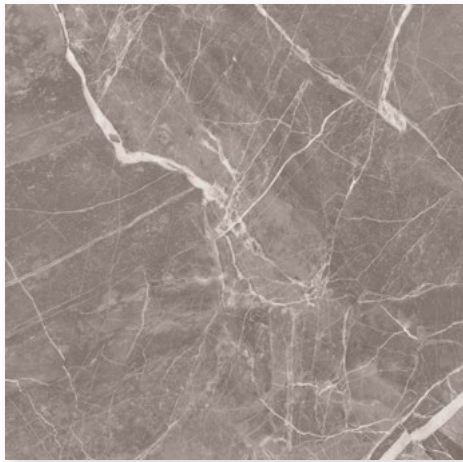

Savoy

80x80 Rectified Matt Porcelain

Grey

12