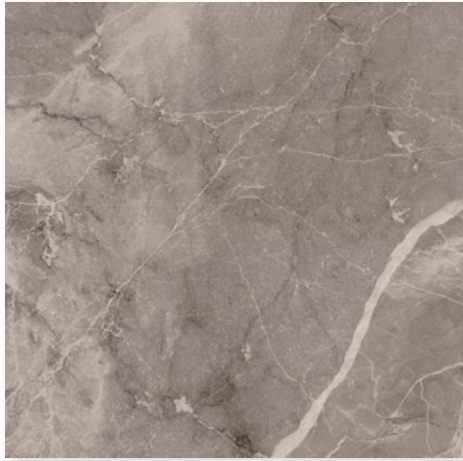

Savoy

80x80 Rectified Matt Porcelain

Grey

12