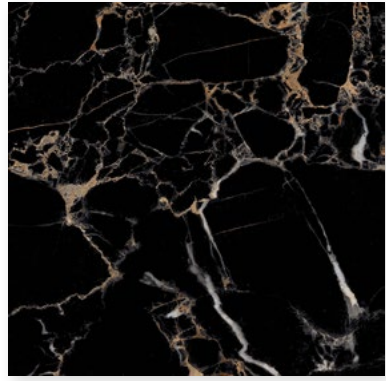

Richmond

60x60 Tech Matt Carving Porcelain

Black

12

Richmond

60x120 Tech Matt Carving Porcelain

Black

6