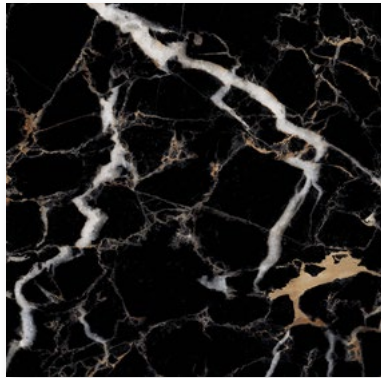

Richmond

60x60 Tech Matt Carving Porcelain

Black

12

Richmond

60x120 Tech Matt Carving Porcelain

Black

6