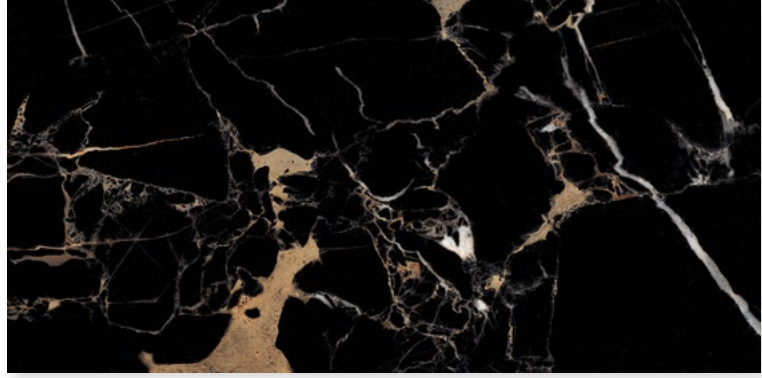

Richmond

60x60 Tech Matt Carving Porcelain

Black

12

Richmond

60x120 Tech Matt Carving Porcelain

Black

6