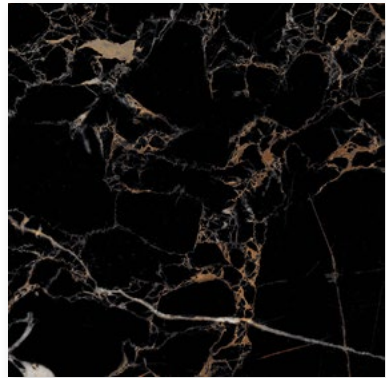

Richmond

60x60 Tech Matt Carving Porcelain

Black

12

Richmond

60x120 Tech Matt Carving Porcelain

Black

6