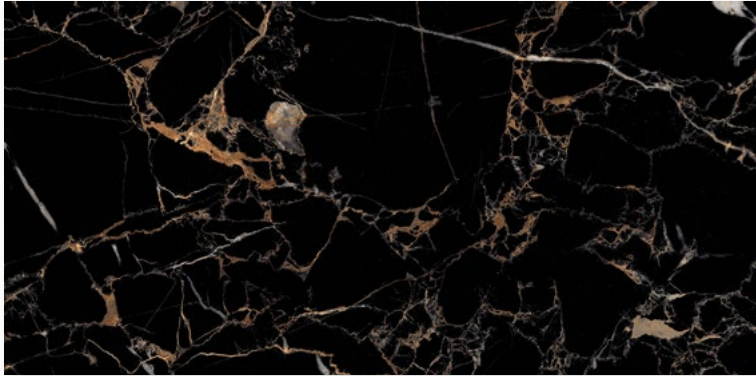

Richmond

60x60 Tech Matt Carving Porcelain

Black

12

Richmond

60x120 Tech Matt Carving Porcelain

Black

6