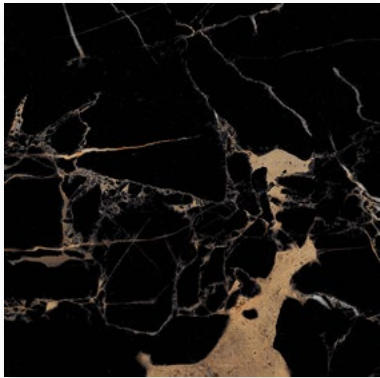

Richmond

60x60 Tech Matt Carving Porcelain

Black

12

Richmond

60x120 Tech Matt Carving Porcelain

Black

6