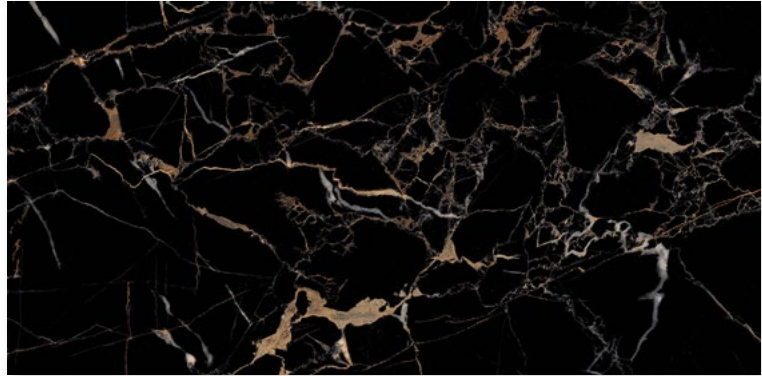

Richmond

60x60 Tech Matt Carving Porcelain

Black

12

Richmond

60x120 Tech Matt Carving Porcelain

Black

6