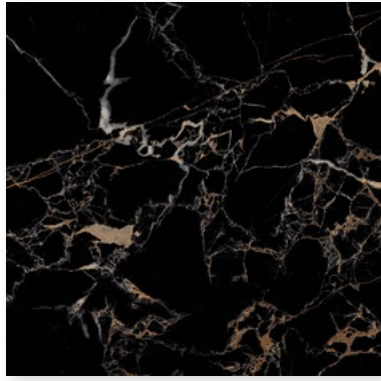

Richmond

60x60 Tech Matt Carving Porcelain

Black

12

Richmond

60x120 Tech Matt Carving Porcelain

Black

6