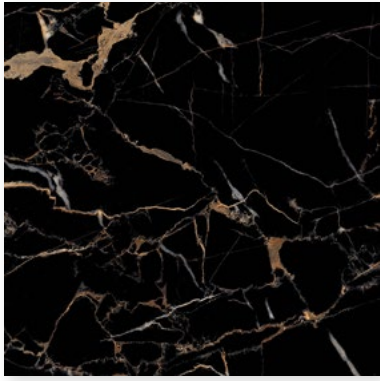

Richmond

60x60 Tech Matt Carving Porcelain

Black

12

Richmond

60x120 Tech Matt Carving Porcelain

Black

6