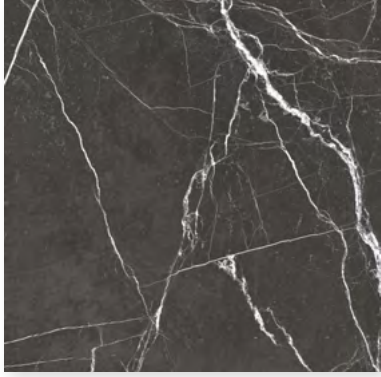

Premium Marble

60x60 Rectified Polished Porcelain

Dark Grey

Grey