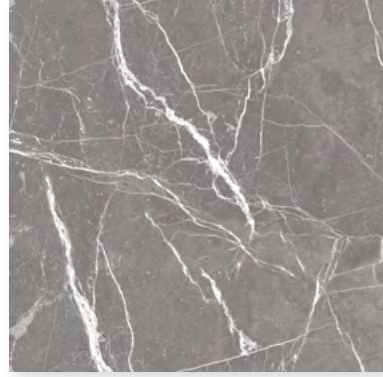

Premium Marble

60x60 Rectified Polished Porcelain

Dark Grey

Grey