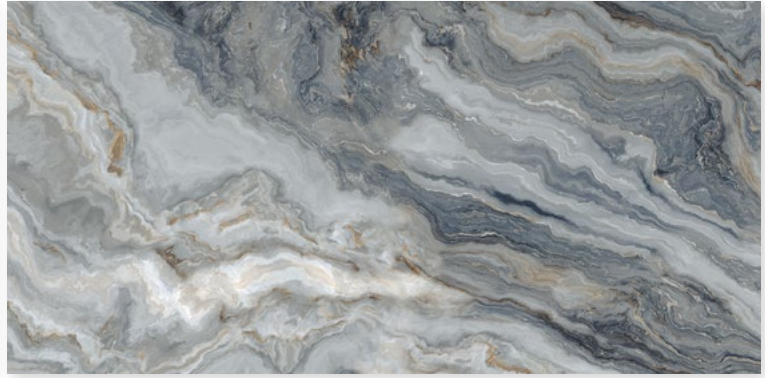

Persian Onyx

60x120 Polished Porcelain Rectified

Blue

Honey