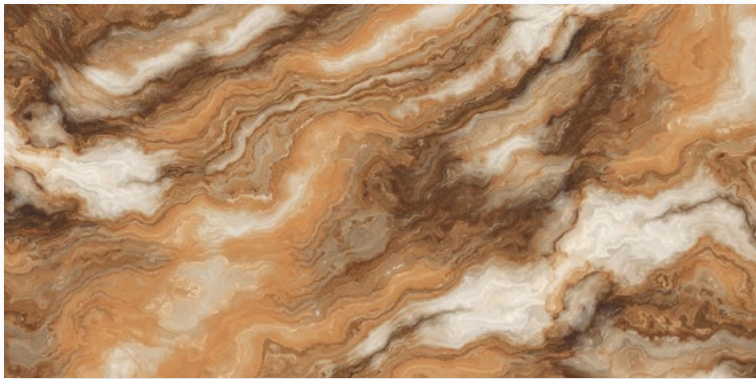

Persian Onyx

60x120 Polished Porcelain Rectified

Blue

Honey