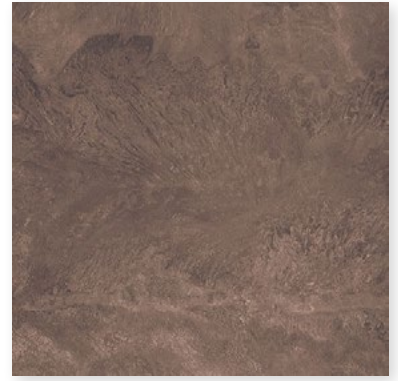

Oceanic

30x60 Polished Rectified Porcelain

Bianco

Crema

Gris

Nero

Oceanic

60x60 Polished & Matt Rectified Porcelain

Bianco

Camel

Choco

Crema

Gris

Nero

Choco & Crema not available in Matt
Camel only available in polished