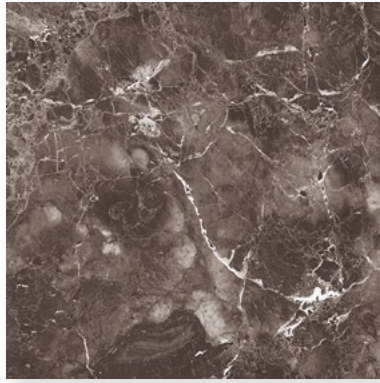

# Mistero

60x60 Polished Porcelain

Nero