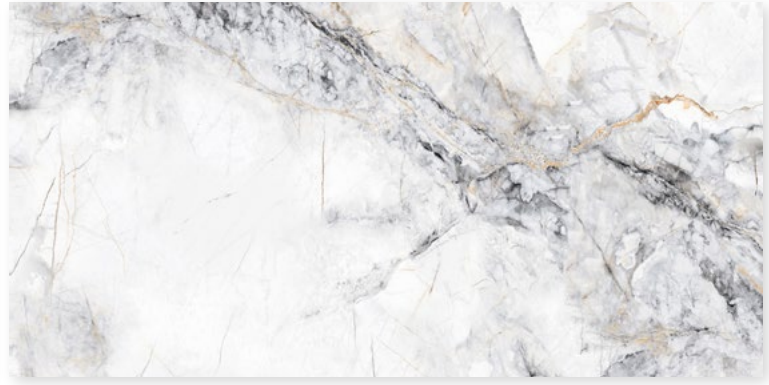

# Marmara Ice

60x60 Matt Carving & Polished Porcelain

White

8

# Marmara Ice

60x120 Matt Carving & Polished Porcelain

Grey

8