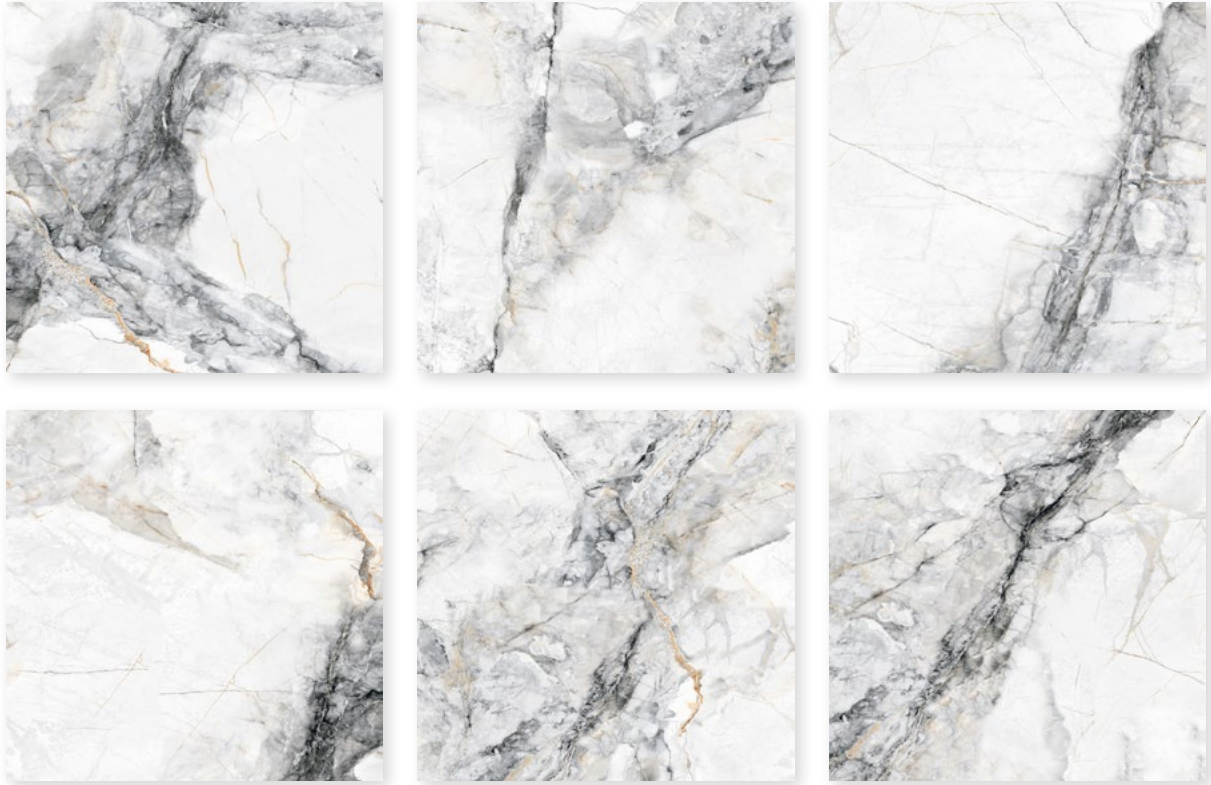

# Marmara Ice

60x60 Matt Carving & Polished Porcelain

White

8

# Marmara Ice

60x120 Matt Carving & Polished Porcelain

Grey

8