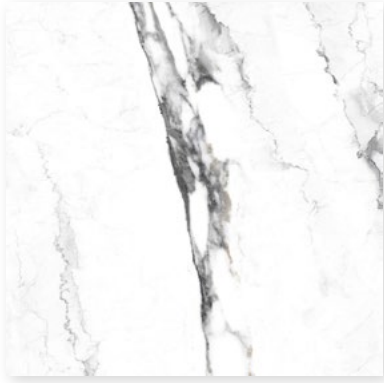

Lucina

60x60 Tech Matt R10 Carving & Polished Porcelain

White

10

Lucina

60x120 Tech Matt R10 Carving & Polished Porcelain

White

8