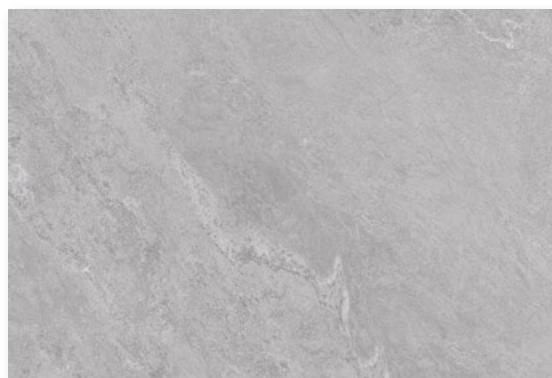

Jupiter Rock Paver

40x80x2 Rectified Matt Porcelain R11

Beige

Grey

Pearl

Jupiter Rock Paver

60x90x2 Rectified Matt Porcelain R11

Beige

Grey

Pearl