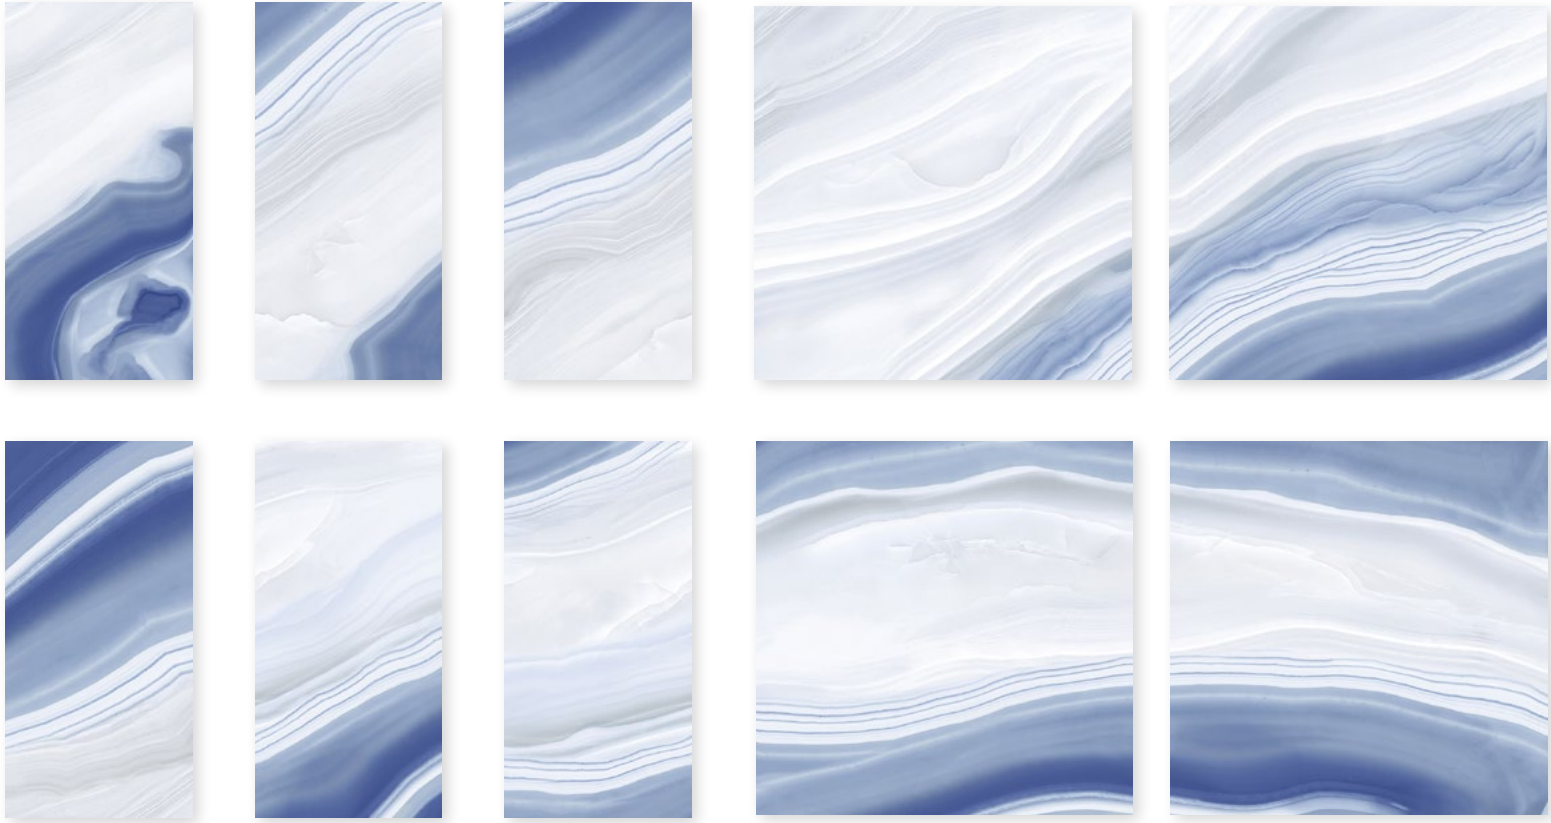

Honey Blue

30x60, 60x60 Rectified Polished Porcelain

Honey Blue

60x120 Rectified Polished Porcelain