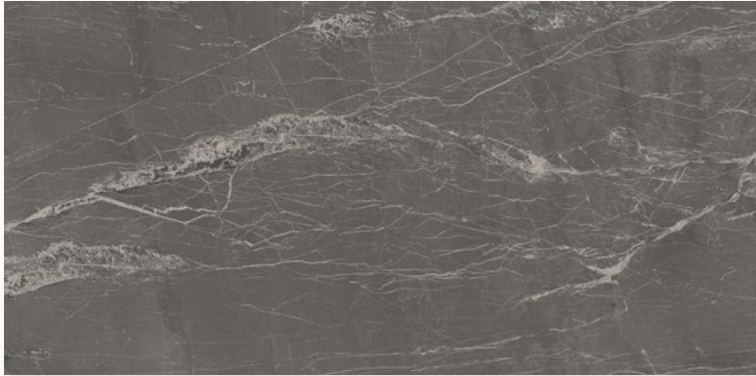

Gliss Smokey

60x60 Matt Carving Porcelain

Grey

12

Gliss Smokey

60x120 Matt Carving Porcelain

Grey

6