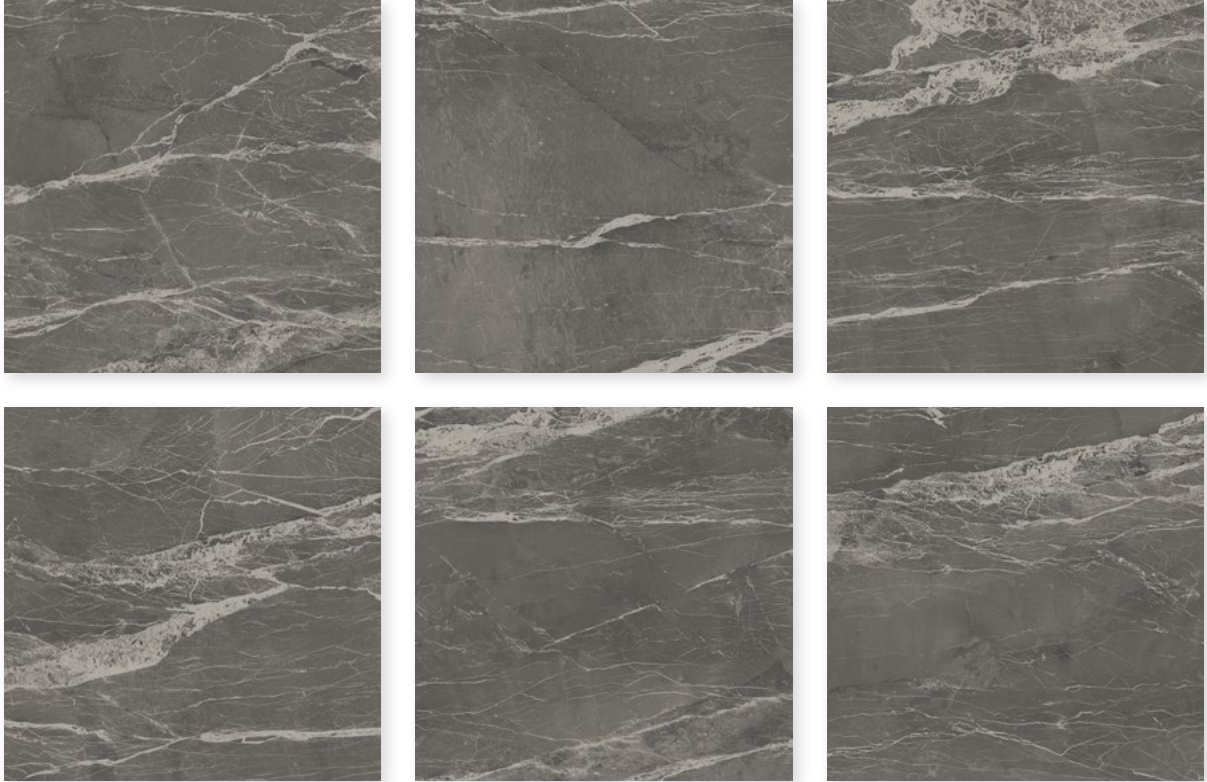

Gliss Smokey

60x60 Matt Carving Porcelain

Grey

12

Gliss Smokey

60x120 Matt Carving Porcelain

Grey

6