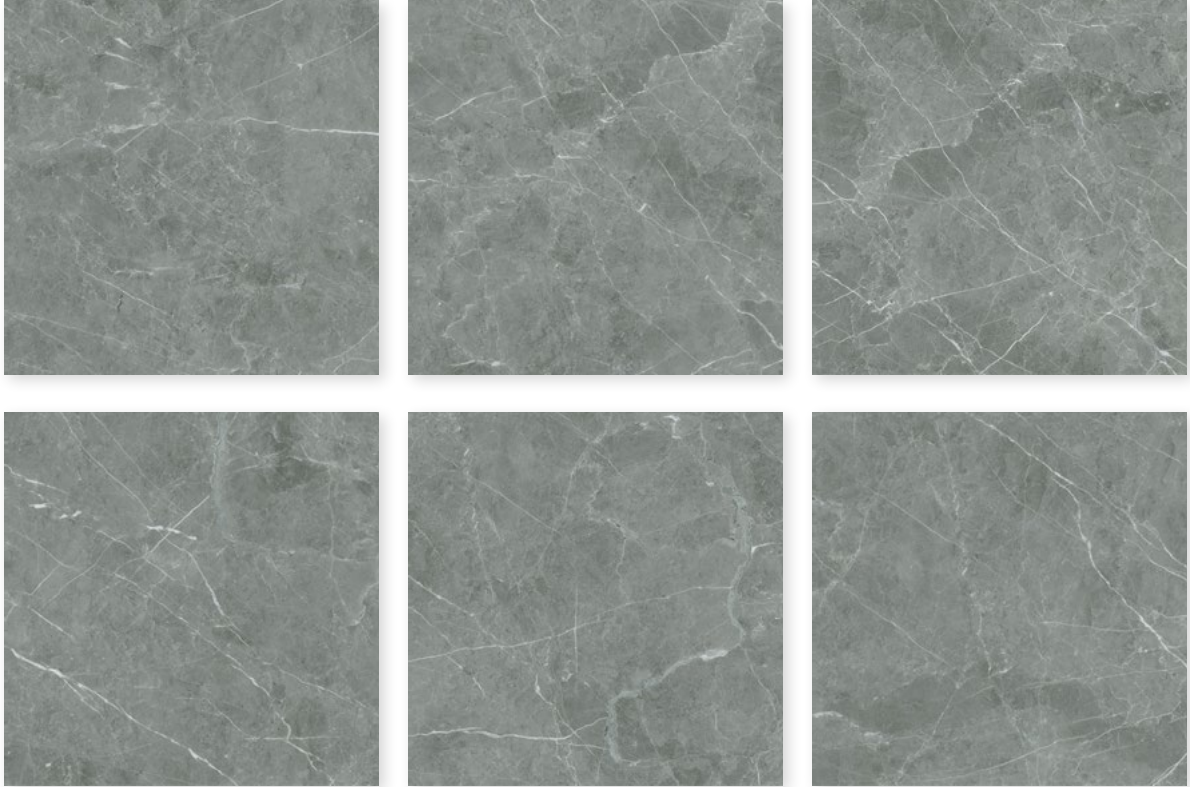

# Gianoti

60x60 Rectified Polished Porcelain

Grey

6