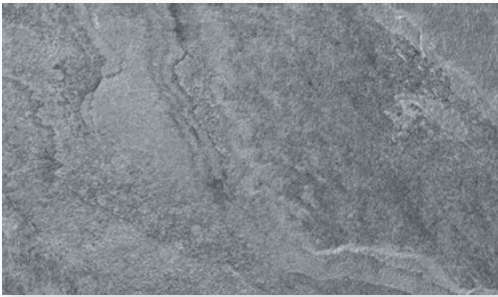

# Esprit Paver

40x80x2 Rectified Matt Porcelain R11

Beige

Grey

Pearl