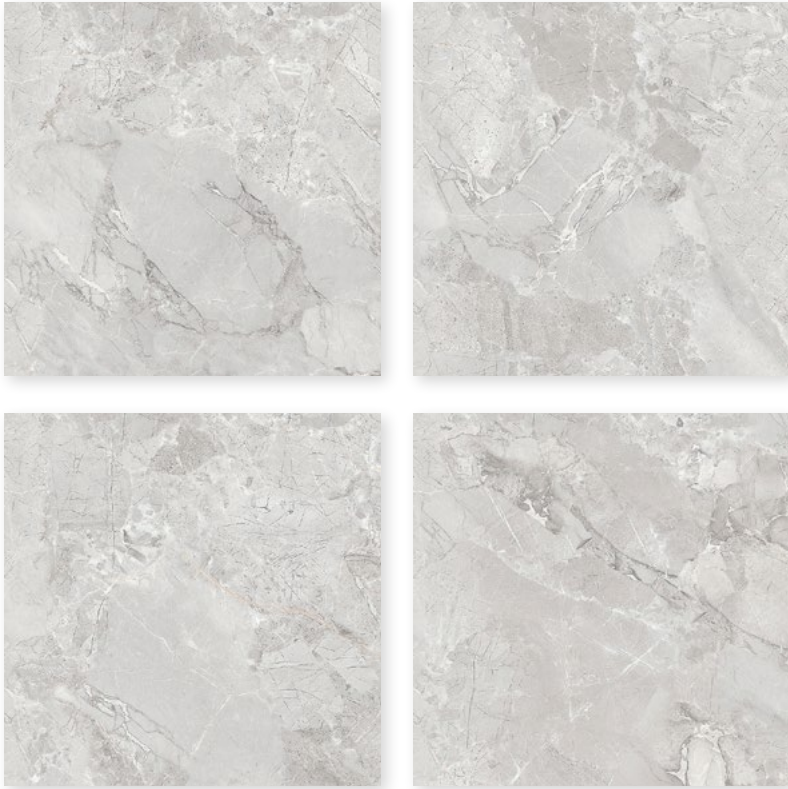

# Endless Fonatana

60x60 Matt Carving Porcelain, Infinia Design

Bianco

4

INFINIA  
SEAMLESS BY DESIGN