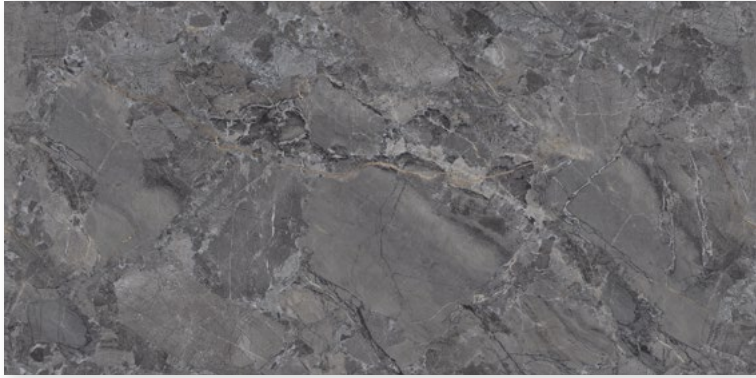

# Endless Fonatana

60x120 Matt Carving Porcelain, Infinia Design

Bianco

INFINIA  
SEAMLESS BY DESIGN

# Endless Fonatana

60x120 Matt Carving Porcelain, Infinia Design

Nero

INFINIA  
SEAMLESS BY DESIGN