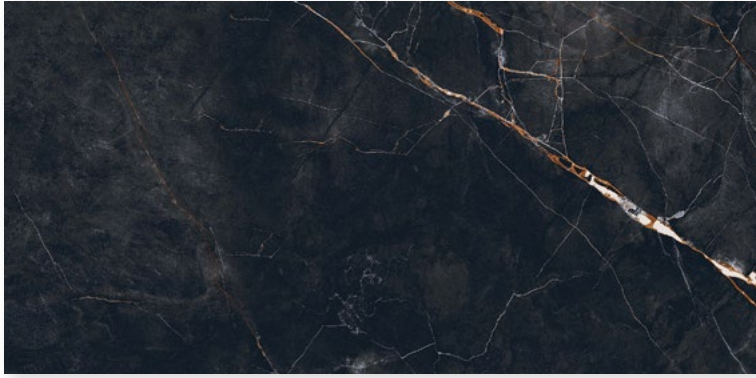

Costa

60x120 Tech Matt Granular, Glue Vein Porcelain

Black

6