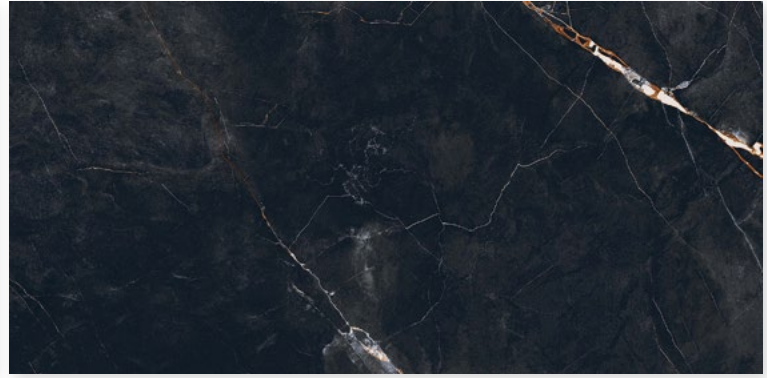

Costa

60x120 Tech Matt Granular, Glue Vein Porcelain

Black

6