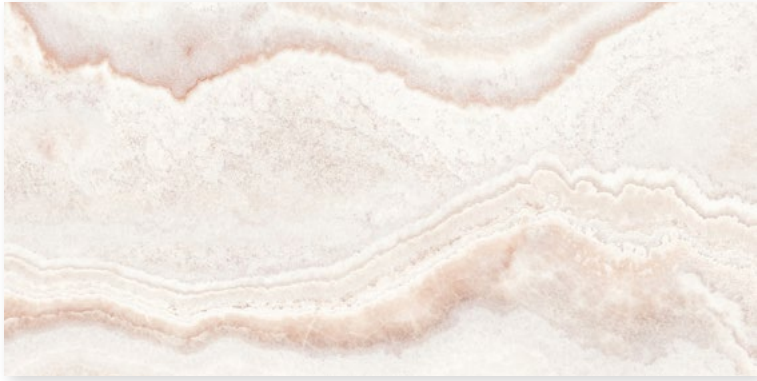

# Belfino

60x60 Polished Porcelain Rectified

Blue

Forest

Silver

Sunspot

8

# Belfino

60x120 Polished Porcelain Rectified

Blue

Forest

12

# Belfino

60x120 Polished Porcelain Rectified

Silver

Sunspot

12