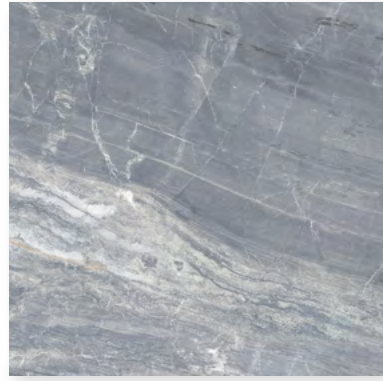

# Antalya

59.5x59.5 Sugar Effect Porcelain

Anthracite

Grey

Ivory

Light Grey

# Antalya

60x120 Sugar Effect Porcelain

Anthracite

Grey

Ivory

Light Grey