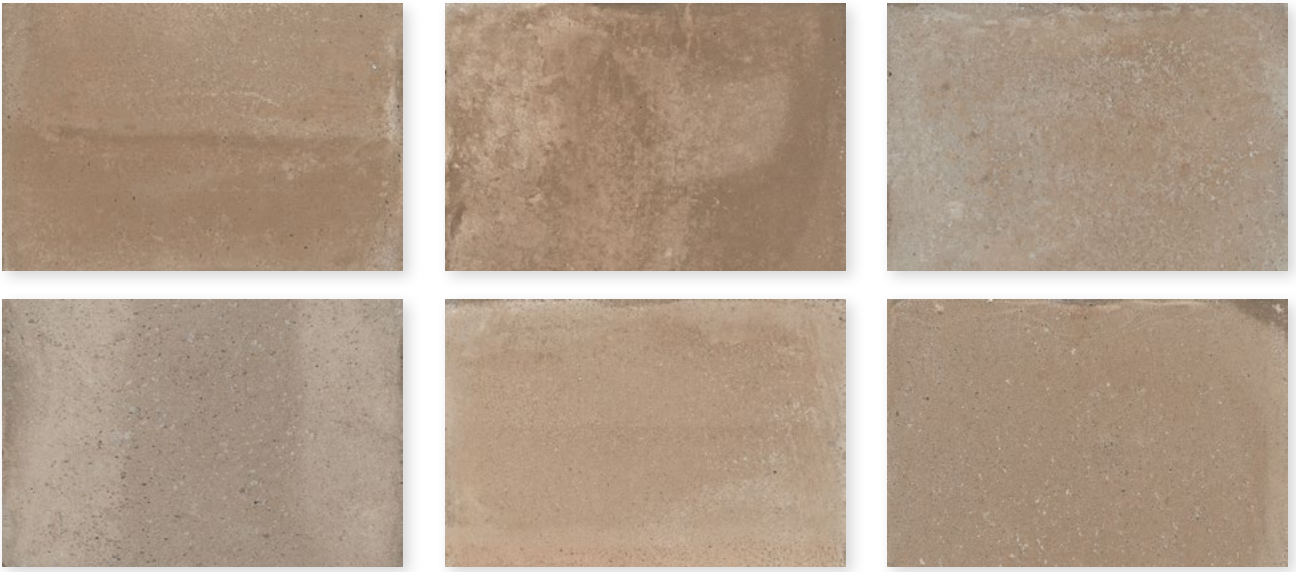

1 box = 1 of 44x66, 1 of 22x44, 2 of 44x44, 2 of 22x22

Adagio

44x66 Matt Porcelain

Bone

Rosso

Adagio

44x66 Matt Porcelain

Taupe